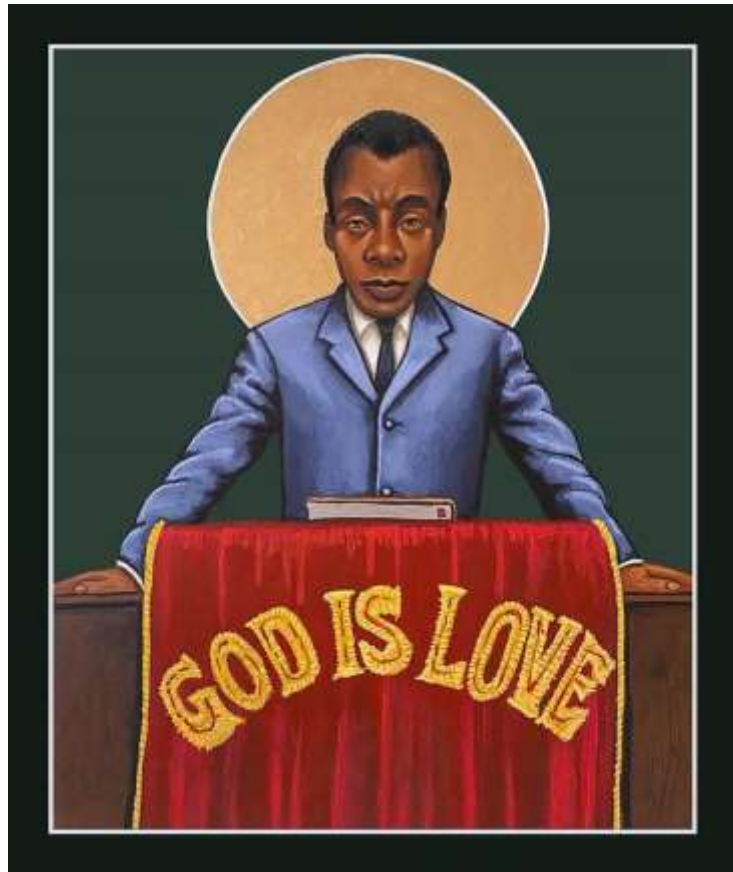

fyodor-dostoevsky-kelly-latimore

james-baldwin-kelly-latimore